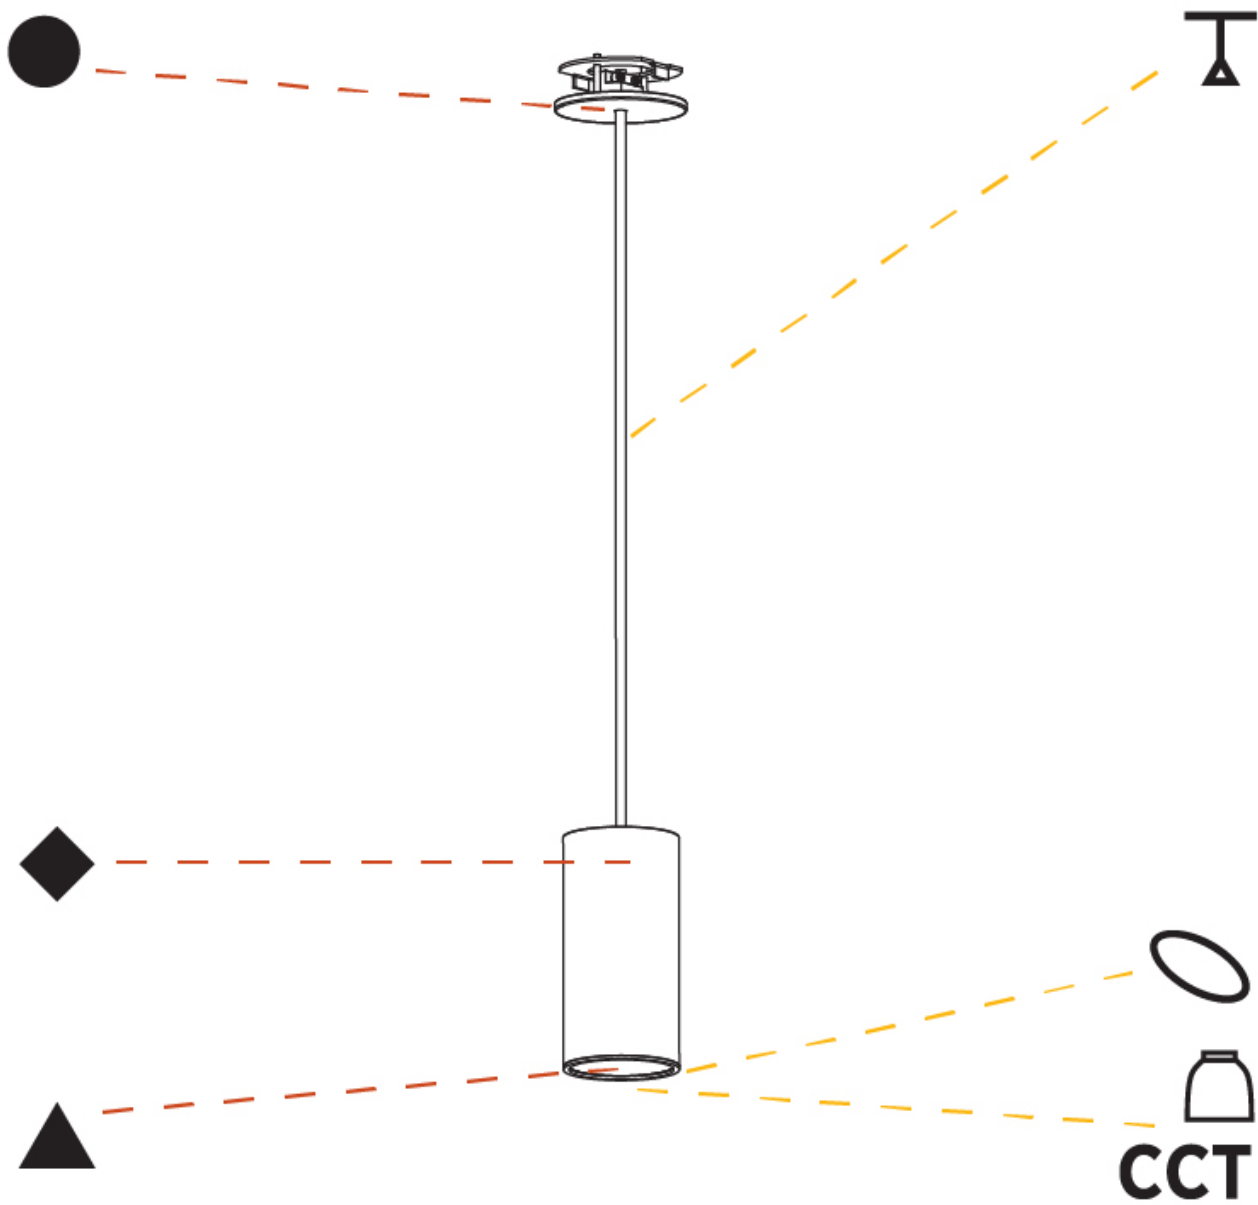

GENERAL

Series: Hangover
Subseries: Hangover Monopoint Recessed Canopy
Brand: Prolicht
Division: Architectural
Mounting Type: Suspension
Mounting Location: Ceiling
Subcategory: Pendant

PHYSICAL

Shape: Cylinder
Diameter (mm): 40
Diameter (in): 1 9/16
Height (mm): 150
Height (in): 5 7/8
Max. Overall Height (mm): 2150
Max. Overall Height (in): 84 5/8
Min. Recessing Depth (mm): 75
Min. Recessing Depth (in): 2 15/16
Light Distribution: Downlight
Weight (kg): 0.389
Weight (lbs): 0.856
Diffuser: Shine Ring 0-6
Fixture Finish: SSR / BKV / CWI / CRY / HAB / UFT / ITA / RUA / FTG / MYG / LOD / PUS / FRO / FUP / KIA / POP / BLS / SPG / MEY / GOH / GUM / CHC / COM / ABZ / JAG / OBR / MOS / ROR
Fixture Material: Aluminum
Cable Details: 2000mm / 6000mm Cable in White / Black / Orange / Red
Cut-out Measurements: 68mm / 2 11/16"

HANGOVER MONOPOINT RECESSED CANOPY SUSPENSION

A300150-

PROJECT
TYPE
SPECIFIER
QUANTITY
DATE

A

PROJECT
TYPE
SPECIFIER
QUANTITY
DATE

HANGOVER PLUG MONOPOINT RECESSED CANOPY SUSPENSION

A30840-

base number	Color Temperature	Finishes (Diamond)	Finishes (Triangle)	Finishes (Circle)	Lens Options	Cable Options
-------------	----------------------	-----------------------	------------------------	----------------------	-----------------	------------------

Shape: Cylinder
 Diameter (mm): 28
 Diameter (in): 1 1/8
 Height (mm): 300
 Height (in): 11 13/16
 Max. Overall Height (mm): 2300
 Max. Overall Height (in): 90 3/16
 Min. Recessing Depth (mm): 75
 Min. Recessing Depth (in): 2 15/16
 Light Distribution: Downlight
 Weight (kg): 0.389
 Weight (lbs): 0.856
 Fixture Finish: SSR / BKV / CWI / CRY / HAB / UFT / ITA / RUA / FTG / MYG / LOD / PUS / FRO / FUP / KIA / POP / BLS / SPG / MEY / GOH / GUM / CHC / COM / ABZ / JAG / OBR / MOS / ROR
 Fixture Material: Aluminum
 Cable Details: 2000mm or 4000mm Black Cable
 Cut-out Measurements: 68mm / 2 11/16"